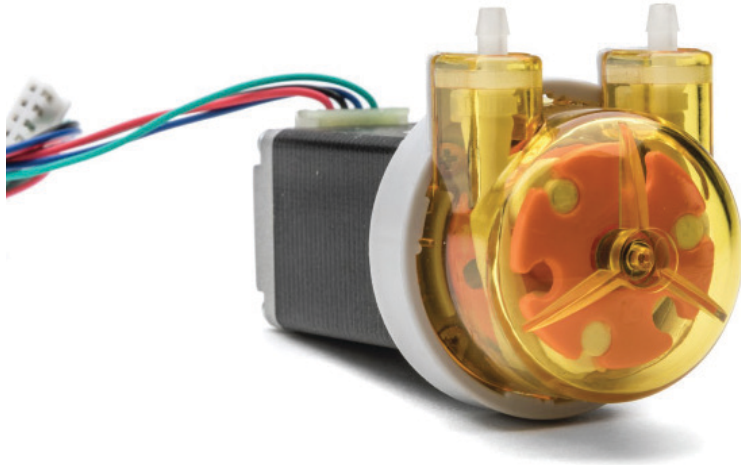

PP-7 Peristaltic Pump (3 Rollers)

FEATURES

- ✓ Flow Rate: up to 72 mL/min
- ✓ Stepper Motor allows for quiet operation and is more precise than DC Motor
- ✓ Tubing Options: PharMed® BPT (BPT), Silicone (S)
- ✓ Max Motor Speed: 250 rpm
- ✓ 3 Rollers

WIRING INSTRUCTIONS: (2 Options)

Phase A	Brown A+	Phase A	Black A+
	Orange A-		Green A-
Phase B	Red B+	Phase B	Red B+
	Yellow B-		Blue B-

PP-7	Flow Rate (mL/min)					
12 VDC Stepper - 3 Rollers	12	27	45	72	12	25
24 VDC Stepper - 3 Rollers	12	27	45	72	12	25
Tubing Options						
Tubing Material	S	S / BPT	S / BPT	S	BPT	BPT
Tubing Size IDxOD (mm)	1x3	2x4	2.5x4.5	3x5	1x3.2	1.5x3.5