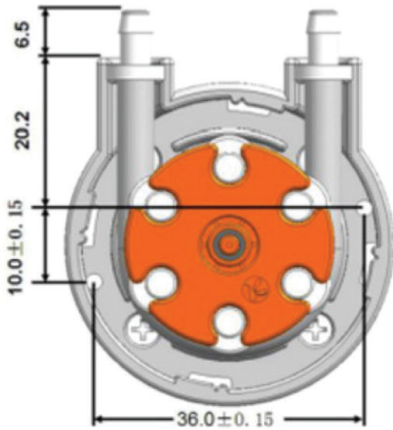

PP-7 Peristaltic Pump (3 Rollers)

FEATURES

- ✓ Flow Rate: up to 72 mL/min
- ✓ Stepper Motor allows for quiet operation and is more precise than DC Motor
- ✓ Tubing Options: PharMed® BPT (BPT), Silicone (S)
- ✓ Max Motor Speed: 250 rpm
- ✓ 3 Rollers

WIRING INSTRUCTIONS: (2 Options)

Phase A	Brown A+	Phase A	Black A+
	Orange A-		Green A-
Phase B	Red B+	Phase B	Red B+
	Yellow B-		Blue B-

PP-7	Flow Rate (mL/min)					
12 VDC Stepper - 3 Rollers	12	27	45	72	12	25
24 VDC Stepper - 3 Rollers	12	27	45	72	12	25
Tubing Options						
Tubing Material	S	S / BPT	S / BPT	S	BPT	BPT
Tubing Size IDxOD (mm)	1x3	2x4	2.5x4.5	3x5	1x3.2	1.5x3.5