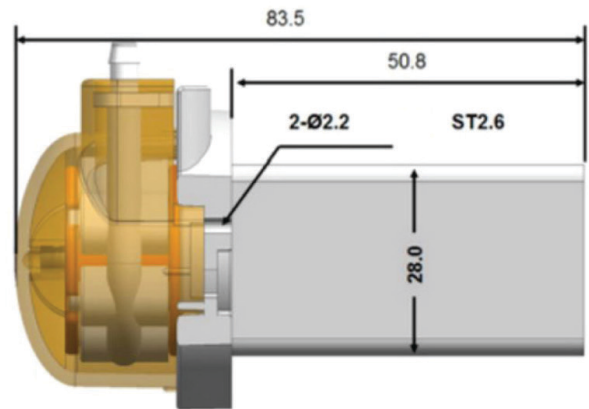

PP-7 Peristaltic Pump (3 Rollers)

FEATURES

- ✓ Flow Rate: up to 72 mL/min
- ✓ Stepper Motor allows for quiet operation and is more precise than DC Motor
- ✓ Tubing Options: PharMed® BPT (BPT), Silicone (S)
- ✓ Max Motor Speed: 250 rpm
- ✓ 3 Rollers

WIRING INSTRUCTIONS: (2 Options)

Phase A	Brown A+	Phase A	Black A+
	Orange A-		Green A-
Phase B	Red B+	Phase B	Red B+
	Yellow B-		Blue B-

PP-7	Flow Rate (mL/min)					
12 VDC Stepper - 3 Rollers	12	27	45	72	12	25
24 VDC Stepper - 3 Rollers	12	27	45	72	12	25
Tubing Options						
Tubing Material	S	S / BPT	S / BPT	S	BPT	BPT
Tubing Size IDxOD (mm)	1x3	2x4	2.5x4.5	3x5	1x3.2	1.5x3.5