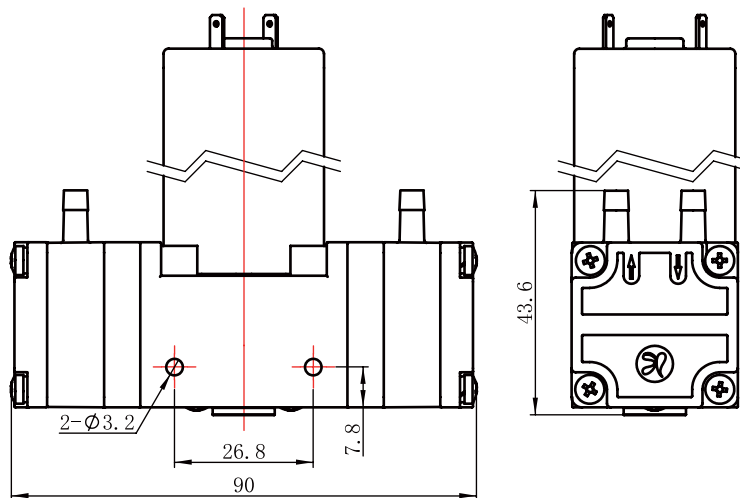

LP-3B-BL Liquid Pump (brushless)

TECHNICAL DATA

- ✓ Flow (mL/min): 700
- ✓ Pressure (PSI): 30.0
- ✓ Voltage (DC): 12/24
- ✓ Power (mA): 500/300
- ✓ Weight (g): 210
- ✓ Dimensions (mm): 75x65x32

LP-3C Liquid Pump

TECHNICAL DATA

- ✓ Flow (mL/min): 1,400
- ✓ Pressure (PSI): 30.0
- ✓ Voltage (DC): 12/24
- ✓ Power (mA): 1,000/500
- ✓ Weight (g): 340
- ✓ Dimensions (mm): 100x90x32

LP-3D Liquid Pump

TECHNICAL DATA

- ✓ Flow (mL/min): 320
- ✓ Pressure (PSI): 7.0
- ✓ Voltage (DC): 12/24
- ✓ Power (mA): 250/150
- ✓ Weight (g): 40
- ✓ Dimensions (mm): 50x25 Ø