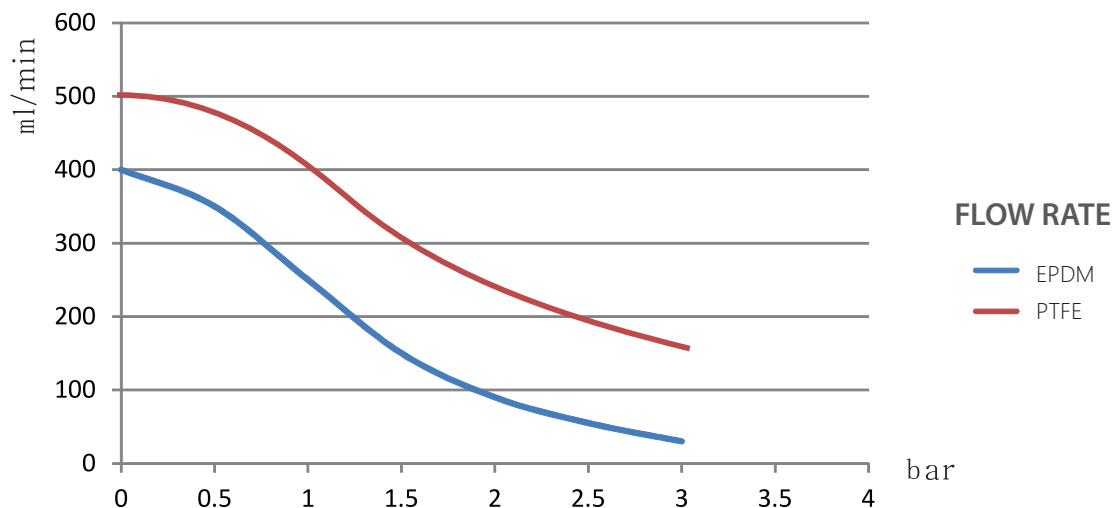

LP-3A Liquid Pump

TECHNICAL DATA

- ✓ Flow (mL/min): 400
- ✓ Pressure (PSI): 25.0
- ✓ Voltage (DC): 12/24
- ✓ Power (mA): 450/300
- ✓ Weight (g): 210
- ✓ Dimensions (mm): 75x55x32

LP-3A-BL Liquid Pump (brushless)

TECHNICAL DATA

- ✓ Flow (mL/min): 400
- ✓ Pressure (PSI): 25.0
- ✓ Voltage (DC): 12/24
- ✓ Power (mA): 450/300
- ✓ Weight (g): 210
- ✓ Dimensions (mm): 75x55x32

LP-3B Liquid Pump

TECHNICAL DATA

- ✓ Flow (mL/min): 700
- ✓ Pressure (PSI): 30.0
- ✓ Voltage (DC): 12/24
- ✓ Power (mA): 500/300
- ✓ Weight (g): 210
- ✓ Dimensions (mm): 75x65x32