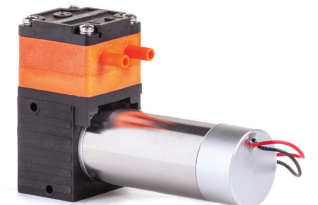

Diaphragm Liquid Pumps

LP-3 Mini Diaphragm Liquid Pumps are a series of motor driven pumps for liquids. The unique design uses advanced technologies allowing these small liquid pumps to operate longer & harder than most other pumps. These mini liquid pumps work on the simple principal of the oscillating displacement pump. These liquid pumps can be mounted in any orientation. A wide range of DC motors, voltages & materials are available for specific needs. With proprietary brushless DC motors, pump life of 10,000 hours or higher is possible for certain models. These small diaphragm liquid pumps are most suitable for Analytical, Medical, Ink jet printers & Laboratory products. Dual head pumps can be used in different modes including in Series or in Parallel or as two independent pumps.

FEATURES

- ✓ Long Life
- ✓ Small & Compact
- ✓ Self Priming
- ✓ Dry Running
- ✓ Chemical Resistance
- ✓ Maintenance-Free

LP-3A

LP-3A-BL (brushless)

LP-3B

LP-3B-BL (brushless)

LP-3C

LP-3D

LP-3E

LP-3E-BL (brushless)

LP-3 Small Diaphragm Liquid Pumps

Model	Flow (mL/min)	Pressure (PSI)	Voltage (DC)	Power (mA)	Weight (g)	Dimensions (mm)
LP-3A	400	25.0	12/24	450/300	210	75x55x32
LP-3A-BL	400	25.0	12/24	450/300	210	75x55x32
LP-3B	700	30.0	12/24	500/300	210	75x65x32
LP-3B-BL	700	30.0	12/24	500/300	210	75x65x32
LP-3C	1,400	30.0	12/24	1,000/500	340	100x90x32
LP-3D	320	7.0	12/24	250/150	40	50x25 Ø
LP-3E	160	40.0	12/24	500	80	58x36x35
LP-3E-BL	160	40.0	12/24	500	80	58x36x35

LP-3A Liquid Pump

TECHNICAL DATA

- ✓ Flow (mL/min): 400
- ✓ Pressure (PSI): 25.0
- ✓ Voltage (DC): 12/24
- ✓ Power (mA): 450/300
- ✓ Weight (g): 210
- ✓ Dimensions (mm): 75x55x32

LP-3A-BL Liquid Pump (brushless)