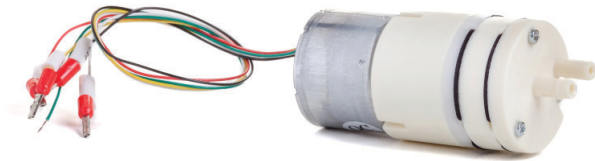

LP-3D Liquid Pump

TECHNICAL DATA

- ✓ Flow (mL/min): 320
- ✓ Pressure (PSI): 7.0
- ✓ Voltage (DC): 12/24
- ✓ Power (mA): 250/150
- ✓ Weight (g): 40
- ✓ Dimensions (mm): 50x25 Ø

WIRING INSTRUCTIONS FOR BRUSHLESS MOTOR:

RED: +ve
BLACK: -ve
WHITE: PWM (Pulse Width Modulation) 5-20 kHz, 0-5 V
* Black and White wires may be joined together if PWM function is not needed.