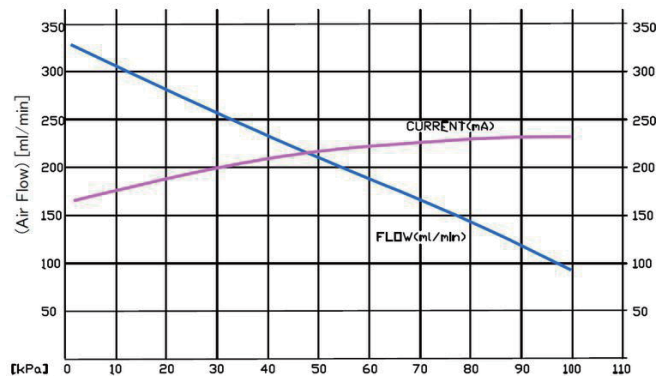

FLOW RATE: 12 VDC