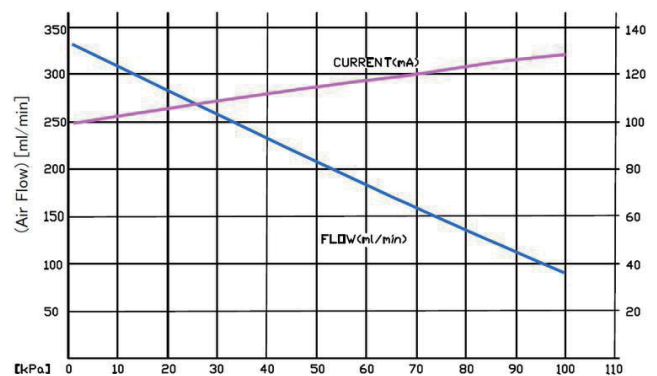

TECHNICAL DATA

- ✓ Flow (mL/min): 1,400
- ✓ Pressure (PSI): 30.0
- ✓ Voltage (DC): 12/24
- ✓ Power (mA): 1,000/500
- ✓ Weight (g): 340
- ✓ Dimensions (mm): 100x90x32

LP-3D Liquid Pump

TECHNICAL DATA

- ✓ Flow (mL/min): 320
- ✓ Pressure (PSI): 7.0
- ✓ Voltage (DC): 12/24
- ✓ Power (mA): 250/150
- ✓ Weight (g): 40
- ✓ Dimensions (mm): 50x25 Ø

WIRING INSTRUCTIONS FOR BRUSHLESS MOTOR:

RED: +ve
BLACK: -ve
WHITE: PWM (Pulse Width Modulation) 5-20 kHz, 0-5 V
* Black and White wires may be joined together if PWM function is not needed.

FLOW RATE: 12 VDC

FLOW RATE: 24 VDC

LP-3E Liquid Pump

TECHNICAL DATA

- ✓ Flow Rate up to 160 mL/min
- ✓ Pressure (PSI): 40.0
- ✓ Voltage (DC): 12/24
- ✓ Weight (g): 80
- ✓ Dimensions (mm): 58x36x35
- ✓ Standard DC motor or Brushless DC motor with PWM for longer life.