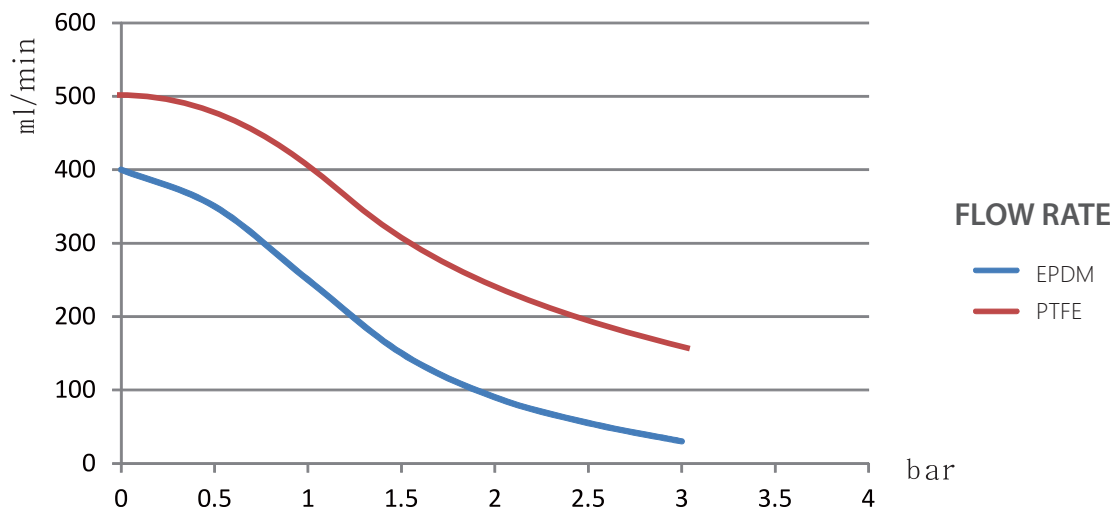

LP-3A Liquid Pump

TECHNICAL DATA

- ✓ Flow (mL/min): 400
- ✓ Pressure (PSI): 25.0
- ✓ Voltage (DC): 12/24
- ✓ Power (mA): 450/300
- ✓ Weight (g): 210
- ✓ Dimensions (mm): 75x55x32

LP-3A-BL Liquid Pump (brushless)