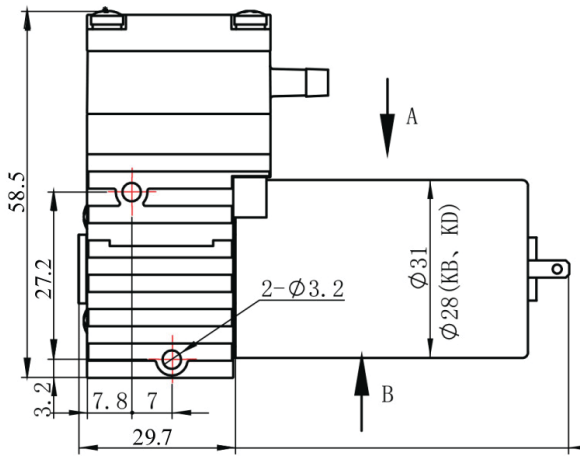

TECHNICAL DATA

- ✓ Flow (mL/min): 400
- ✓ Pressure (PSI): 25.0
- ✓ Voltage (DC): 12/24
- ✓ Power (mA): 450/300
- ✓ Weight (g): 210
- ✓ Dimensions (mm): 75x55x32

LP-3B Liquid Pump

TECHNICAL DATA

- ✓ Flow (mL/min): 700
- ✓ Pressure (PSI): 30.0
- ✓ Voltage (DC): 12/24
- ✓ Power (mA): 500/300
- ✓ Weight (g): 210
- ✓ Dimensions (mm): 75x65x32

LP-3B-BL Liquid Pump (brushless)

TECHNICAL DATA

- ✓ Flow (mL/min): 700
- ✓ Pressure (PSI): 30.0
- ✓ Voltage (DC): 12/24
- ✓ Power (mA): 500/300
- ✓ Weight (g): 210
- ✓ Dimensions (mm): 75x65x32

LP-3C Liquid Pump