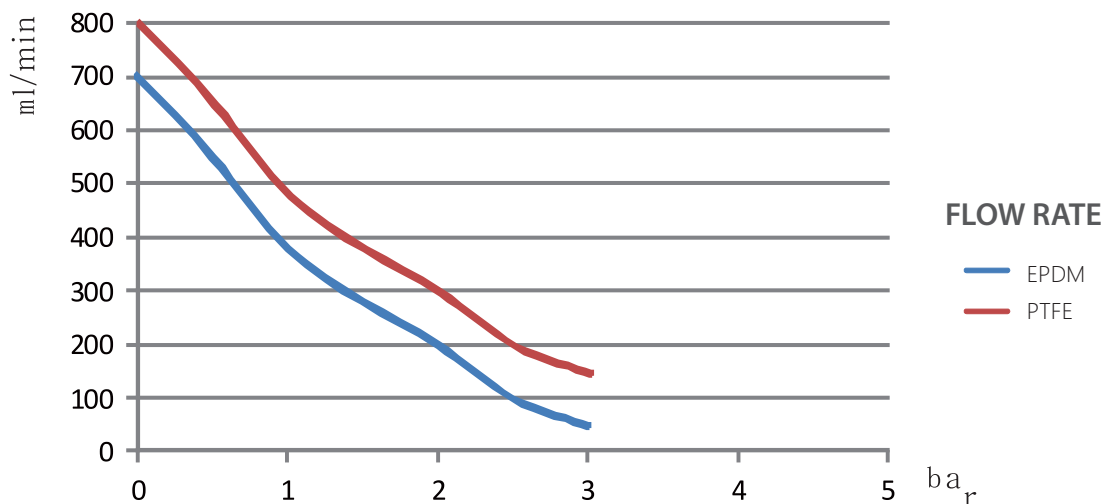

TECHNICAL DATA

- ✓ Flow (mL/min): 400
- ✓ Pressure (PSI): 25.0
- ✓ Voltage (DC): 12/24
- ✓ Power (mA): 450/300
- ✓ Weight (g): 210
- ✓ Dimensions (mm): 75x55x32

LP-3B Liquid Pump

TECHNICAL DATA

- ✓ Flow (mL/min): 700
- ✓ Pressure (PSI): 30.0
- ✓ Voltage (DC): 12/24
- ✓ Power (mA): 500/300
- ✓ Weight (g): 210
- ✓ Dimensions (mm): 75x65x32

LP-3B-BL Liquid Pump (brushless)

TECHNICAL DATA

- ✓ Flow (mL/min): 700
- ✓ Pressure (PSI): 30.0
- ✓ Voltage (DC): 12/24
- ✓ Power (mA): 500/300
- ✓ Weight (g): 210
- ✓ Dimensions (mm): 75x65x32

LP-3C Liquid Pump