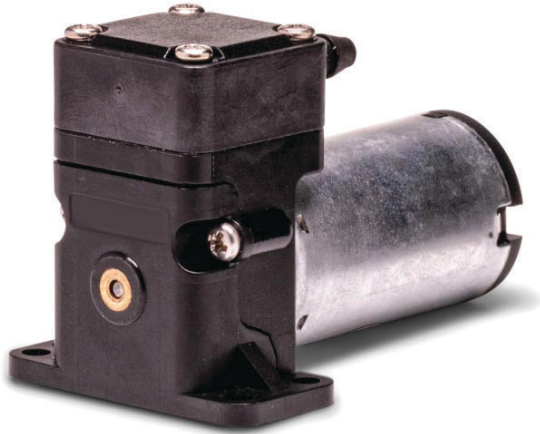

Diaphragm Liquid Pumps

LP-3 Mini Diaphragm Liquid Pumps are a series of motor driven pumps for liquids. The unique design uses advanced technologies allowing these small liquid pumps to operate longer & harder than most other pumps. These mini liquid pumps work on the simple principal of the oscillating displacement pump. These liquid pumps can be mounted in any orientation. A wide range of DC motors, voltages & materials are available for specific needs. With proprietary brushless DC motors, pump life of 10,000 hours or higher is possible for certain models. These small diaphragm liquid pumps are most suitable for Analytical, Medical, Ink jet printers & Laboratory products. Dual head pumps can be used in different modes including in Series or in Parallel or as two independent pumps.

FLOW RATE: 24 VDC

LP-3E Liquid Pump

TECHNICAL DATA

- ✓ Flow Rate up to 160 mL/min
- ✓ Pressure (PSI): 40.0
- ✓ Voltage (DC): 12/24
- ✓ Weight (g): 80
- ✓ Dimensions (mm): 58x36x35
- ✓ Standard DC motor or Brushless DC motor with PWM for longer life.