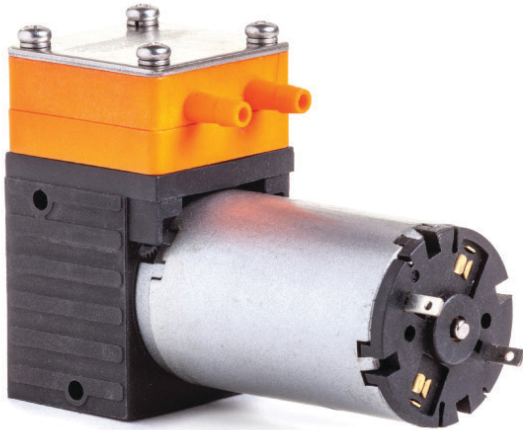

Diaphragm Liquid Pumps

LP-3 Mini Diaphragm Liquid Pumps are a series of motor driven pumps for liquids. The unique design uses advanced technologies allowing these small liquid pumps to operate longer & harder than most other pumps. These mini liquid pumps work on the simple principal of the oscillating displacement pump. These liquid pumps can be mounted in any orientation. A wide range of DC motors, voltages & materials are available for specific needs. With proprietary brushless DC motors, pump life of 10,000 hours or higher is possible for certain models. These small diaphragm liquid pumps are most suitable for Analytical, Medical, Ink jet printers & Laboratory products. Dual head pumps can be used in different modes including in Series or in Parallel or as two independent pumps.

LP-3E

LP-3E-BL (brushless)

LP-3 Small Diaphragm Liquid Pumps

Model	Flow (mL/min)	Pressure (PSI)	Voltage (DC)	Power (mA)	Weight (g)	Dimensions (mm)
LP-3A	400	25.0	12/24	450/300	210	75x55x32
LP-3A-BL	400	25.0	12/24	450/300	210	75x55x32
LP-3B	700	30.0	12/24	500/300	210	75x65x32
LP-3B-BL	700	30.0	12/24	500/300	210	75x65x32
LP-3C	1,400	30.0	12/24	1,000/500	340	100x90x32
LP-3D	320	7.0	12/24	250/150	40	50x25 Ø
LP-3E	160	40.0	12/24	500	80	58x36x35
LP-3E-BL	160	40.0	12/24	500	80	58x36x35

LP-3A Liquid Pump

TECHNICAL DATA

- ✓ Flow (mL/min): 400
- ✓ Pressure (PSI): 25.0
- ✓ Voltage (DC): 12/24
- ✓ Power (mA): 450/300
- ✓ Weight (g): 210
- ✓ Dimensions (mm): 75x55x32

LP-3A-BL Liquid Pump (brushless)

LP-3B-BL Liquid Pump (brushless)

TECHNICAL DATA

- ✓ Flow (mL/min): 700
- ✓ Pressure (PSI): 30.0
- ✓ Voltage (DC): 12/24
- ✓ Power (mA): 500/300
- ✓ Weight (g): 210
- ✓ Dimensions (mm): 75x65x32

LP-3C Liquid Pump