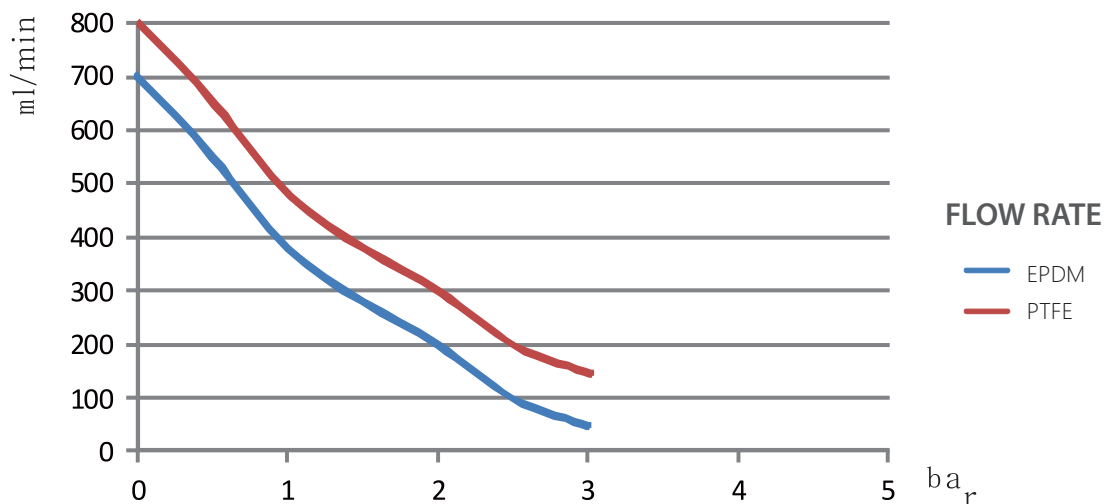

LP-3B-BL Liquid Pump (brushless)

TECHNICAL DATA

- ✓ Flow (mL/min): 700
- ✓ Pressure (PSI): 30.0
- ✓ Voltage (DC): 12/24
- ✓ Power (mA): 500/300
- ✓ Weight (g): 210
- ✓ Dimensions (mm): 75x65x32

LP-3C Liquid Pump

TECHNICAL DATA

- ✓ Flow (mL/min): 1,400
- ✓ Pressure (PSI): 30.0
- ✓ Voltage (DC): 12/24
- ✓ Power (mA): 1,000/500
- ✓ Weight (g): 340
- ✓ Dimensions (mm): 100x90x32

LP-3D Liquid Pump

TECHNICAL DATA

- ✓ Flow (mL/min): 320
- ✓ Pressure (PSI): 7.0
- ✓ Voltage (DC): 12/24
- ✓ Power (mA): 250/150
- ✓ Weight (g): 40
- ✓ Dimensions (mm): 50x25 Ø