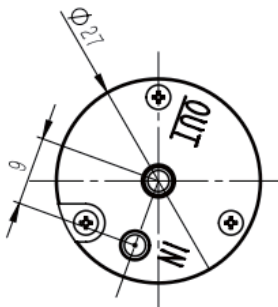

LP-3D Liquid Pump

TECHNICAL DATA

- ✓ Flow (mL/min): 320
- ✓ Pressure (PSI): 7.0
- ✓ Voltage (DC): 12/24
- ✓ Power (mA): 250/150
- ✓ Weight (g): 40
- ✓ Dimensions (mm): 50x25 Ø

WIRING INSTRUCTIONS FOR BRUSHLESS MOTOR:

RED: +ve
BLACK: -ve
WHITE: PWM (Pulse Width Modulation) 5-20 kHz, 0-5 V
* Black and White wires may be joined together if PWM function is not needed.