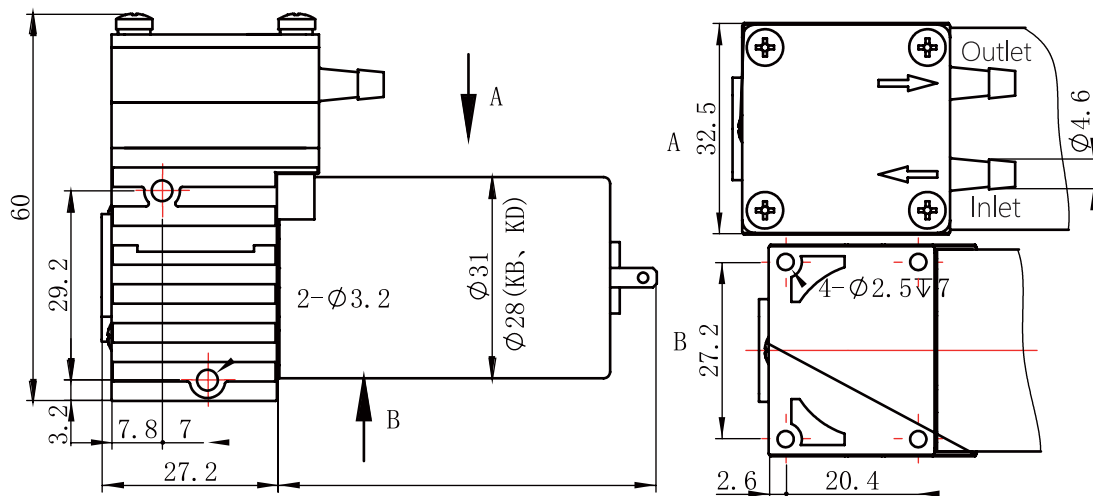

LP-3A Liquid Pump

TECHNICAL DATA

- ✓ Flow (mL/min): 400
- ✓ Pressure (PSI): 25.0
- ✓ Voltage (DC): 12/24
- ✓ Power (mA): 450/300
- ✓ Weight (g): 210
- ✓ Dimensions (mm): 75x55x32

LP-3A-BL Liquid Pump (brushless)

TECHNICAL DATA

- ✓ Flow (mL/min): 400
- ✓ Pressure (PSI): 25.0
- ✓ Voltage (DC): 12/24
- ✓ Power (mA): 450/300
- ✓ Weight (g): 210
- ✓ Dimensions (mm): 75x55x32

LP-3B Liquid Pump

TECHNICAL DATA

- ✓ Flow (mL/min): 700
- ✓ Pressure (PSI): 30.0
- ✓ Voltage (DC): 12/24
- ✓ Power (mA): 500/300
- ✓ Weight (g): 210
- ✓ Dimensions (mm): 75x65x32