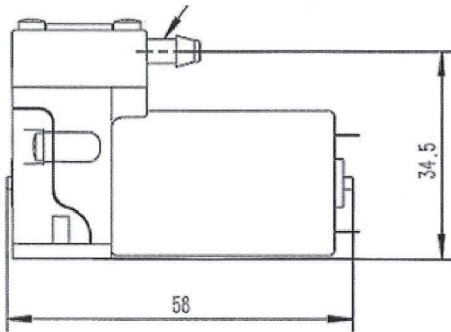

FLOW RATE: 24 VDC

LP-3E Liquid Pump

TECHNICAL DATA

- ✓ Flow Rate up to 160 mL/min
- ✓ Pressure (PSI): 40.0
- ✓ Voltage (DC): 12/24
- ✓ Weight (g): 80
- ✓ Dimensions (mm): 58x36x35
- ✓ Standard DC motor or Brushless DC motor with PWM for longer life.

LP-3E-BL Liquid Pump

TECHNICAL DATA

- ✓ Flow Rate up to 160 mL/min
- ✓ Pressure (PSI): 40.0
- ✓ Voltage (DC): 12/24
- ✓ Weight (g): 80
- ✓ Dimensions (mm): 58x36x35
- ✓ Standard DC motor or Brushless DC motor with PWM for longer life.