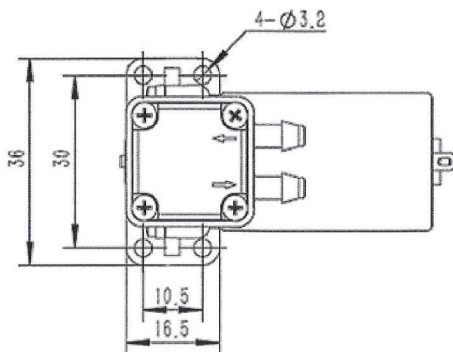

TECHNICAL DATA

- ✓ Flow (mL/min): 1,400
- ✓ Pressure (PSI): 30.0
- ✓ Voltage (DC): 12/24
- ✓ Power (mA): 1,000/500
- ✓ Weight (g): 340
- ✓ Dimensions (mm): 100x90x32

LP-3D Liquid Pump

TECHNICAL DATA

- ✓ Flow (mL/min): 320
- ✓ Pressure (PSI): 7.0
- ✓ Voltage (DC): 12/24
- ✓ Power (mA): 250/150
- ✓ Weight (g): 40
- ✓ Dimensions (mm): 50x25 Ø

FLOW RATE: 24 VDC

LP-3E Liquid Pump

TECHNICAL DATA

- ✓ Flow Rate up to 160 mL/min
- ✓ Pressure (PSI): 40.0
- ✓ Voltage (DC): 12/24
- ✓ Weight (g): 80
- ✓ Dimensions (mm): 58x36x35
- ✓ Standard DC motor or Brushless DC motor with PWM for longer life.

LP-3E-BL Liquid Pump

TECHNICAL DATA

- ✓ Flow Rate up to 160 mL/min
- ✓ Pressure (PSI): 40.0
- ✓ Voltage (DC): 12/24
- ✓ Weight (g): 80
- ✓ Dimensions (mm): 58x36x35
- ✓ Standard DC motor or Brushless DC motor with PWM for longer life.