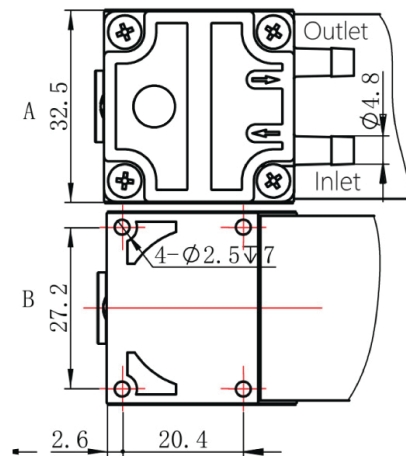

TECHNICAL DATA

- ✓ Flow (mL/min): 400
- ✓ Pressure (PSI): 25.0
- ✓ Voltage (DC): 12/24
- ✓ Power (mA): 450/300
- ✓ Weight (g): 210
- ✓ Dimensions (mm): 75x55x32

LP-3B Liquid Pump

TECHNICAL DATA

- ✓ Flow (mL/min): 700
- ✓ Pressure (PSI): 30.0
- ✓ Voltage (DC): 12/24
- ✓ Power (mA): 500/300
- ✓ Weight (g): 210
- ✓ Dimensions (mm): 75x65x32

LP-3B-BL Liquid Pump (brushless)

TECHNICAL DATA

- ✓ Flow (mL/min): 700
- ✓ Pressure (PSI): 30.0
- ✓ Voltage (DC): 12/24
- ✓ Power (mA): 500/300
- ✓ Weight (g): 210
- ✓ Dimensions (mm): 75x65x32

LP-3C Liquid Pump

TECHNICAL DATA

- ✓ Flow (mL/min): 1,400
- ✓ Pressure (PSI): 30.0
- ✓ Voltage (DC): 12/24
- ✓ Power (mA): 1,000/500
- ✓ Weight (g): 340
- ✓ Dimensions (mm): 100x90x32

LP-3D Liquid Pump

TECHNICAL DATA

- ✓ Flow (mL/min): 320
- ✓ Pressure (PSI): 7.0
- ✓ Voltage (DC): 12/24
- ✓ Power (mA): 250/150
- ✓ Weight (g): 40
- ✓ Dimensions (mm): 50x25 Ø