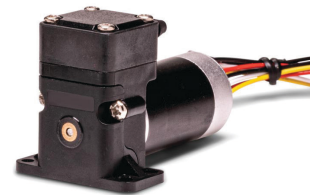

Diaphragm Liquid Pumps

LP-3 Mini Diaphragm Liquid Pumps are a series of motor driven pumps for liquids. The unique design uses advanced technologies allowing these small liquid pumps to operate longer & harder than most other pumps. These mini liquid pumps work on the simple principal of the oscillating displacement pump. These liquid pumps can be mounted in any orientation. A wide range of DC motors, voltages & materials are available for specific needs. With proprietary brushless DC motors, pump life of 10,000 hours or higher is possible for certain models. These small diaphragm liquid pumps are most suitable for Analytical, Medical, Ink jet printers & Laboratory products. Dual head pumps can be used in different modes including in Series or in Parallel or as two independent pumps.

FEATURES

- ✓ Long Life
- ✓ Small & Compact
- ✓ Self Priming
- ✓ Dry Running
- ✓ Chemical Resistance
- ✓ Maintenance-Free

LP-3A

LP-3A-BL (brushless)

LP-3B

LP-3B-BL (brushless)

LP-3C

LP-3D

LP-3E

LP-3E-BL (brushless)

LP-3 Small Diaphragm Liquid Pumps

Model	Flow (mL/min)	Pressure (PSI)	Voltage (DC)	Power (mA)	Weight (g)	Dimensions (mm)
LP-3A	400	25.0	12/24	450/300	210	75x55x32
LP-3A-BL	400	25.0	12/24	450/300	210	75x55x32
LP-3B	700	30.0	12/24	500/300	210	75x65x32
LP-3B-BL	700	30.0	12/24	500/300	210	75x65x32
LP-3C	1,400	30.0	12/24	1,000/500	340	100x90x32
LP-3D	320	7.0	12/24	250/150	40	50x25 Ø
LP-3E	160	40.0	12/24	500	80	58x36x35
LP-3E-BL	160	40.0	12/24	500	80	58x36x35

LP-3A Liquid Pump

TECHNICAL DATA

- ✓ Flow (mL/min): 400
- ✓ Pressure (PSI): 25.0
- ✓ Voltage (DC): 12/24
- ✓ Power (mA): 450/300
- ✓ Weight (g): 210
- ✓ Dimensions (mm): 75x55x32

LP-3A-BL Liquid Pump (brushless)