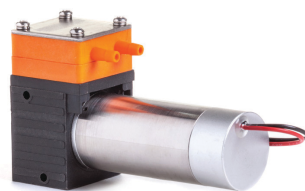

LP-3A-BL (brushless)