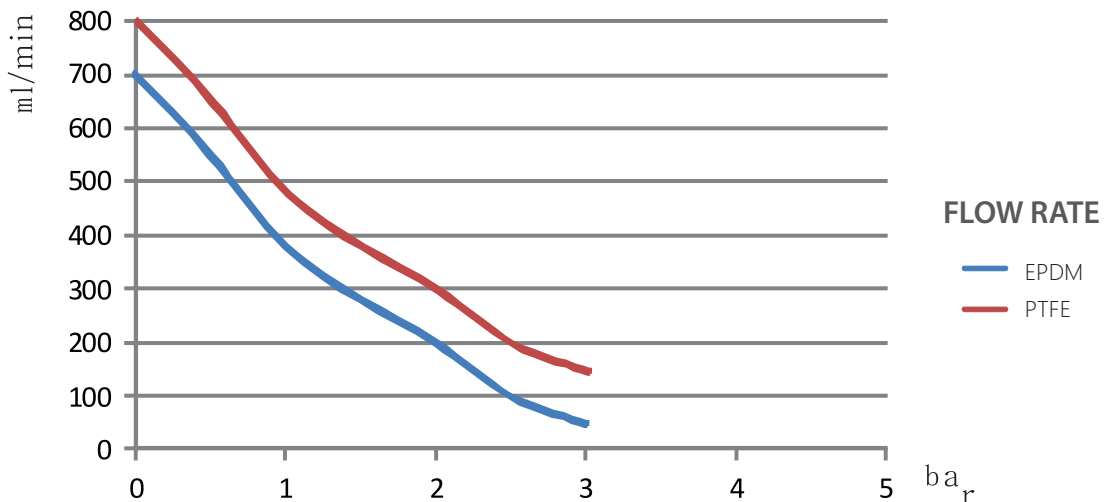

TECHNICAL DATA

- ✓ Flow (mL/min): 400
- ✓ Pressure (PSI): 25.0
- ✓ Voltage (DC): 12/24
- ✓ Power (mA): 450/300
- ✓ Weight (g): 210
- ✓ Dimensions (mm): 75x55x32

LP-3B Liquid Pump

TECHNICAL DATA

- ✓ Flow (mL/min): 700
- ✓ Pressure (PSI): 30.0
- ✓ Voltage (DC): 12/24
- ✓ Power (mA): 500/300
- ✓ Weight (g): 210
- ✓ Dimensions (mm): 75x65x32

LP-3B-BL Liquid Pump (brushless)

TECHNICAL DATA

- ✓ Flow (mL/min): 700
- ✓ Pressure (PSI): 30.0
- ✓ Voltage (DC): 12/24
- ✓ Power (mA): 500/300
- ✓ Weight (g): 210
- ✓ Dimensions (mm): 75x65x32

LP-3C Liquid Pump