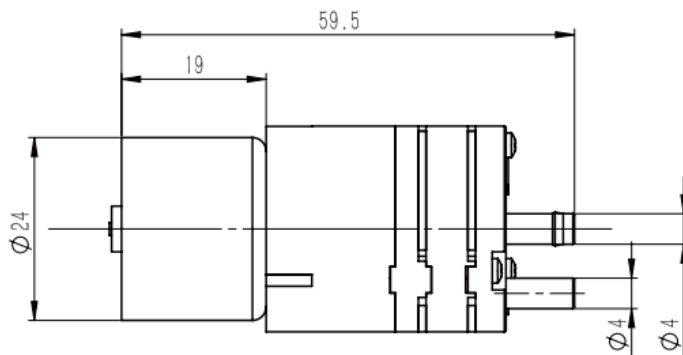

LP-3D Liquid Pump

TECHNICAL DATA

- ✓ Flow (mL/min): 320
- ✓ Pressure (PSI): 7.0
- ✓ Voltage (DC): 12/24
- ✓ Power (mA): 250/150
- ✓ Weight (g): 40
- ✓ Dimensions (mm): 50x25 Ø

WIRING INSTRUCTIONS FOR BRUSHLESS MOTOR:

RED: +ve
BLACK: -ve
WHITE: PWM (Pulse Width Modulation) 5-20 kHz, 0-5 V
* Black and White wires may be joined together if PWM function is not needed.