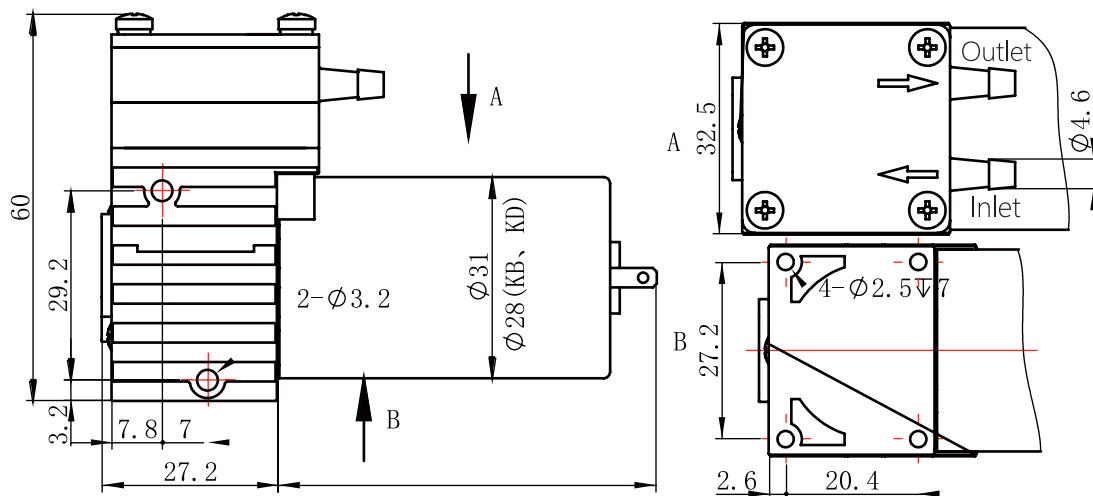

TECHNICAL DATA

- ✓ Flow (mL/min): 400
- ✓ Pressure (PSI): 25.0
- ✓ Voltage (DC): 12/24
- ✓ Power (mA): 450/300
- ✓ Weight (g): 210
- ✓ Dimensions (mm): 75x55x32