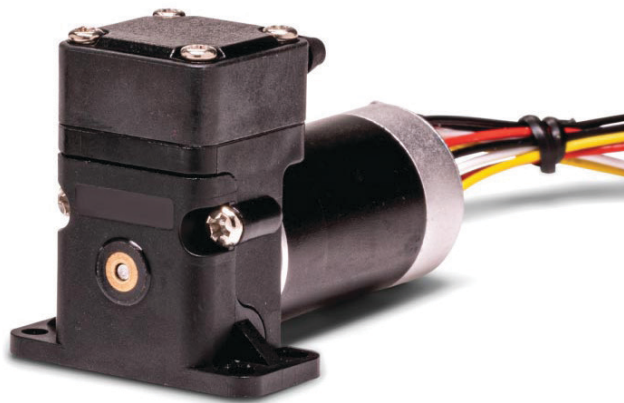

LP-3E-BL Liquid Pump

TECHNICAL DATA

- ✓ Flow Rate up to 160 mL/min
- ✓ Pressure (PSI): 40.0
- ✓ Voltage (DC): 12/24
- ✓ Weight (g): 80
- ✓ Dimensions (mm): 58x36x35
- ✓ Standard DC motor or Brushless DC motor with PWM for longer life.

WIRING INSTRUCTIONS FOR BRUSHLESS MOTOR:

Red: +ve

Black: -ve

White: PWM (0-5V), 10kHz-30kHz

Yellow: Speed feedback. 1 pulse/turn

Red and White wires may be joined together if PWM function is not needed.