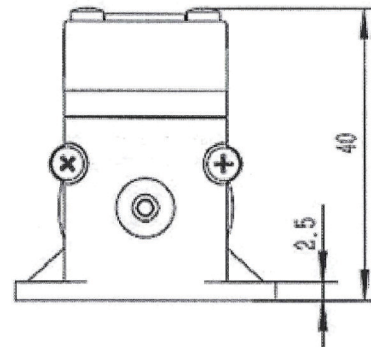

FLOW RATE: 24 VDC

LP-3E Liquid Pump

TECHNICAL DATA

- ✓ Flow Rate up to 160 mL/min
- ✓ Pressure (PSI): 40.0
- ✓ Voltage (DC): 12/24
- ✓ Weight (g): 80
- ✓ Dimensions (mm): 58x36x35
- ✓ Standard DC motor or Brushless DC motor with PWM for longer life.