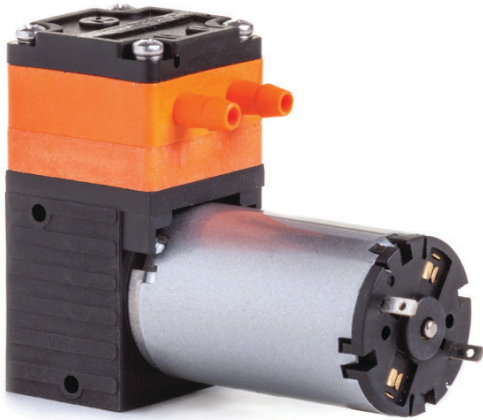

LP-3B Liquid Pump