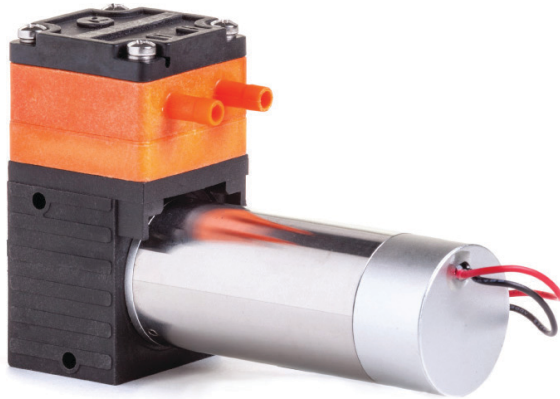

Diaphragm Liquid Pumps

LP-3 Mini Diaphragm Liquid Pumps are a series of motor driven pumps for liquids. The unique design uses advanced technologies allowing these small liquid pumps to operate longer & harder than most other pumps. These mini liquid pumps work on the simple principal of the oscillating displacement pump. These liquid pumps can be mounted in any orientation. A wide range of DC motors, voltages & materials are available for specific needs. With proprietary brushless DC motors, pump life of 10,000 hours or higher is possible for certain models. These small diaphragm liquid pumps are most suitable for Analytical, Medical, Ink jet printers & Laboratory products. Dual head pumps can be used in different modes including in Series or in Parallel or as two independent pumps.

TECHNICAL DATA

- ✓ Flow (mL/min): 400
- ✓ Pressure (PSI): 25.0
- ✓ Voltage (DC): 12/24
- ✓ Power (mA): 450/300
- ✓ Weight (g): 210
- ✓ Dimensions (mm): 75x55x32

LP-3B Liquid Pump

TECHNICAL DATA

- ✓ Flow (mL/min): 700
- ✓ Pressure (PSI): 30.0
- ✓ Voltage (DC): 12/24
- ✓ Power (mA): 500/300
- ✓ Weight (g): 210
- ✓ Dimensions (mm): 75x65x32

LP-3B-BL Liquid Pump (brushless)

TECHNICAL DATA

- ✓ Flow (mL/min): 700
- ✓ Pressure (PSI): 30.0
- ✓ Voltage (DC): 12/24
- ✓ Power (mA): 500/300
- ✓ Weight (g): 210
- ✓ Dimensions (mm): 75x65x32

LP-3C Liquid Pump