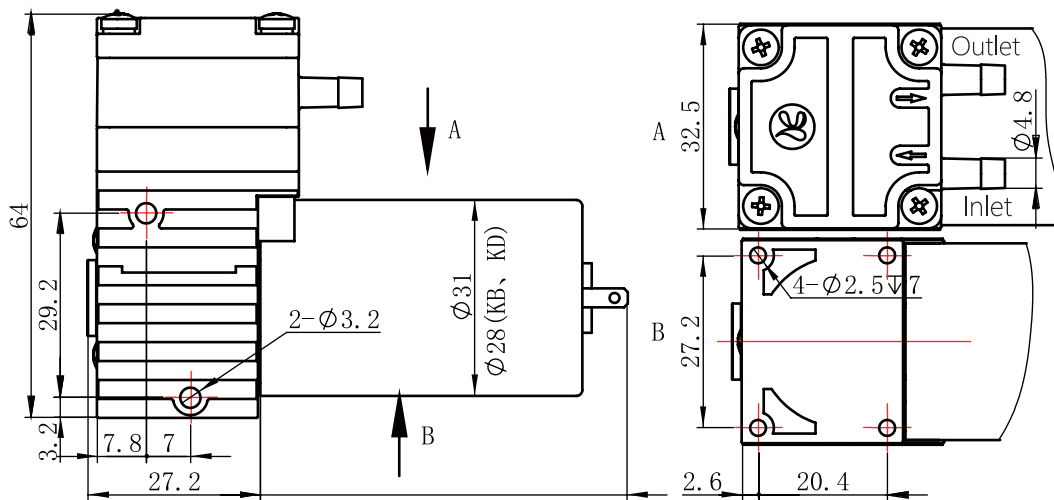

TECHNICAL DATA

- ✓ Flow (mL/min): 400
- ✓ Pressure (PSI): 25.0
- ✓ Voltage (DC): 12/24
- ✓ Power (mA): 450/300
- ✓ Weight (g): 210
- ✓ Dimensions (mm): 75x55x32

LP-3B Liquid Pump

TECHNICAL DATA

- ✓ Flow (mL/min): 700
- ✓ Pressure (PSI): 30.0
- ✓ Voltage (DC): 12/24
- ✓ Power (mA): 500/300
- ✓ Weight (g): 210
- ✓ Dimensions (mm): 75x65x32

TECHNICAL DATA

- ✓ Flow (mL/min): 1,400
- ✓ Pressure (PSI): 30.0
- ✓ Voltage (DC): 12/24
- ✓ Power (mA): 1,000/500
- ✓ Weight (g): 340
- ✓ Dimensions (mm): 100x90x32

LP-3D Liquid Pump

TECHNICAL DATA

- ✓ Flow (mL/min): 320
- ✓ Pressure (PSI): 7.0
- ✓ Voltage (DC): 12/24
- ✓ Power (mA): 250/150
- ✓ Weight (g): 40
- ✓ Dimensions (mm): 50x25 Ø