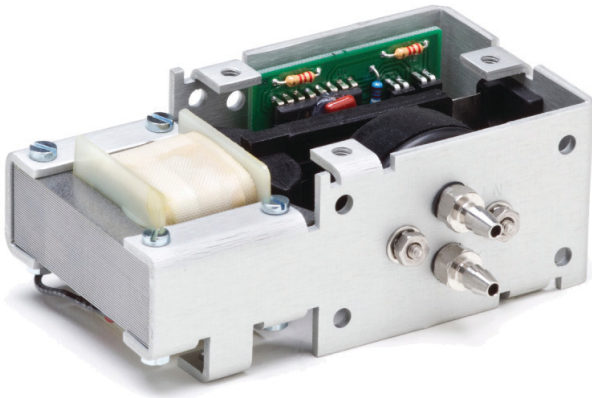

BP-303 Air & Gas Pump

TECHNICAL DATA

- ✓ Flow (L/min): 4.5
- ✓ Pressure (bar): 0.6
- ✓ Vacuum (bar): - 0.4
- ✓ Voltage (AC): 24/115/220
- ✓ Voltage (DC): 12/24
- ✓ Power (W): 5.0
- ✓ Weight (g): 400
- ✓ Dimensions (mm): 101x80x55

WIRING INSTRUCTIONS FOR BRUSHLESS MOTOR:

RED: +ve

BLACK: -ve

YELLOW: PWM (Pulse Width Modulation) 0-5 V analog signal

* Red and Yellow wires may be joined together if PWM function is not needed.